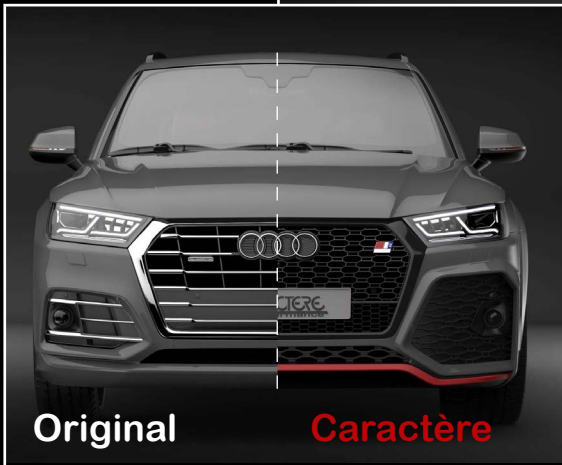

AUDI Q5 (80A)

RQ5 WIDEBODY

Front Bumper

Compatible with normal and «S-Line» version.

Provided for different original options like :

- Parking System
- Parking Assistance
- Adaptive Cruise Control
- Headlamp Washer System

Front Grill

Compatible with normal and «S-Line» version.
Provided for different original options like :

- Parking System
- Front Camera

RQ5 Badge

Wheel Arch Extensions

Compatible with normal and «S-Line» version.
Provided for different original options like :
- Parking Assistance