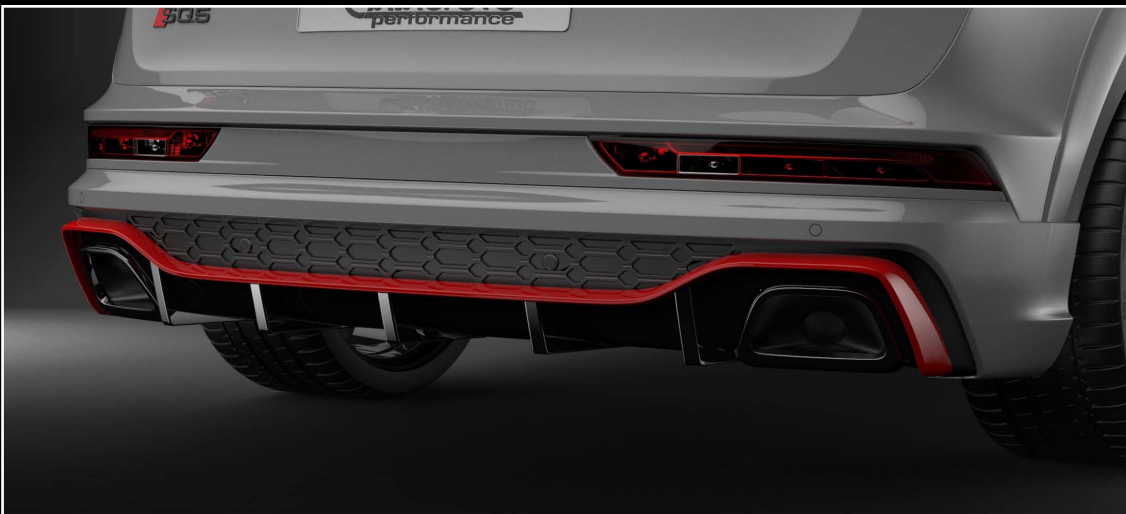

AUDI Q5 '22 SPORTBACK

WIDEBODY

Front Spoiler with meshes

Compatible with normal and «S-Line» version.

Provided for different original options like :

- Parking System
- Parking Assistance
- Adaptive Cruise Control
- Headlamp Washer System

Caractère

Original

Wheel Arch Extensions

Compatible with normal and «S-Line» version.
Provided for different original options like :
- Parking Assistance

Rear Spoiler

With dual exhaust tip

Compatible with normal and «S-Line» version.

Provided for different original options like :

- Tow Bar
- Automatic Tailgate

CW1 wheels available :

- 9.0" x 20"
- 9.5" x 21"
- 10" x 22" (only with Wide Body Kit)

CARACTERE AUTOMOBILE S.A.
Allée de Wésomont, 3 - B-4190 Werbomont
+32 86 430 000
www.caractere.com
info@caractere.com